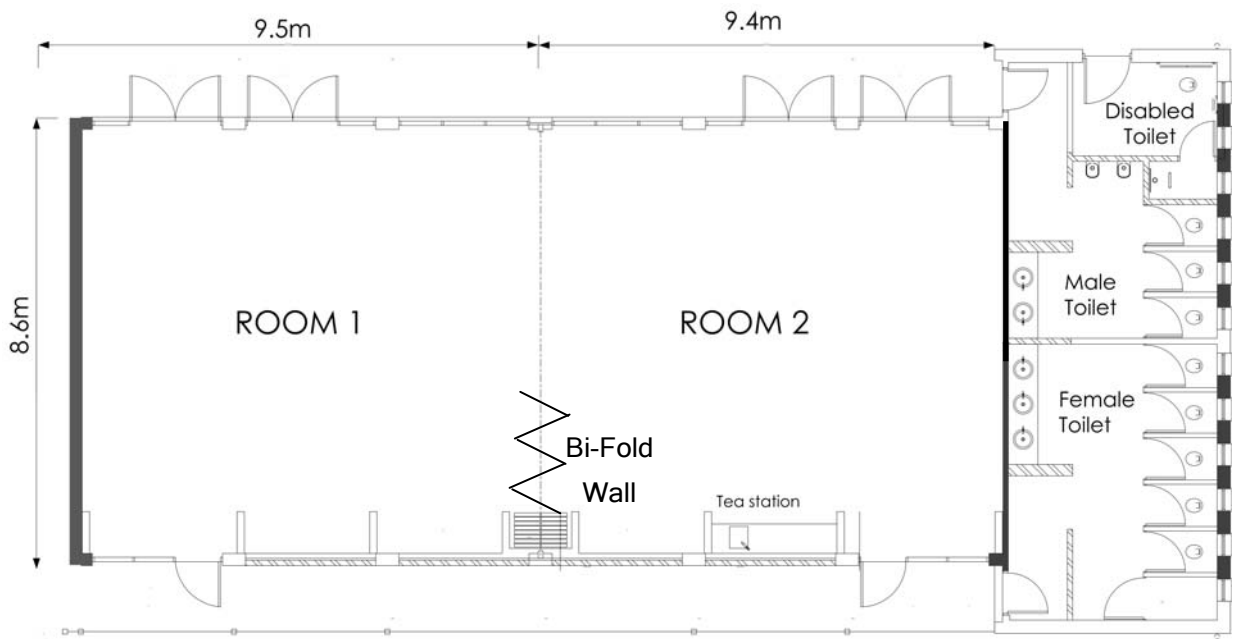

Crawford Room Map

Complimentary AV Equipment	Crawford Room Facilities
<ul style="list-style-type: none"> 2 x Flat screen TV 60" (1 in each room) 1 white board Video / VGA / input Digital TV set top box DVD Player iPod Dock connection 	<ul style="list-style-type: none"> 60 Chairs 10 Tables Tea / Coffee station Lounges

Crawford Room Technical Data

Crawford meeting Room 1

<i>Item</i>	<i>Model</i>	<i>Number</i>
<i>Audio/ Video</i>		
Flat screen TV 60"	LG	1
Video / VGA / input	Wall input plate	1
Digital TV set top box	Strong	1
DVD Player	LG Blu-ray	1
iPod Dock connection	(for iPhones etc.)	1
Flat screen controller	Hall Research SC-Pre-9A	1
Australian monitor speakers	Speech only	2
Australian monitor Mixer	MX82	1
1 Microphone input available	Mic,stand and lead NOT supplied	2
<i>Miscellaneous</i>		
White Board (Double sided)	1200mm (W) x 900mm (H)	1
VGA / Audio lead	(Computer / Laptop) 2m	1

*no repatching of system is permitted

Crawford meeting Room 2

<i>Item</i>	<i>Model</i>	<i>Number</i>
<i>Audio</i>		
Flat screen TV 60"		1
Video / VGA / HDMI input	Wall input plate	1

*TV will display Crawford room 1 image if no input from wall plate is present