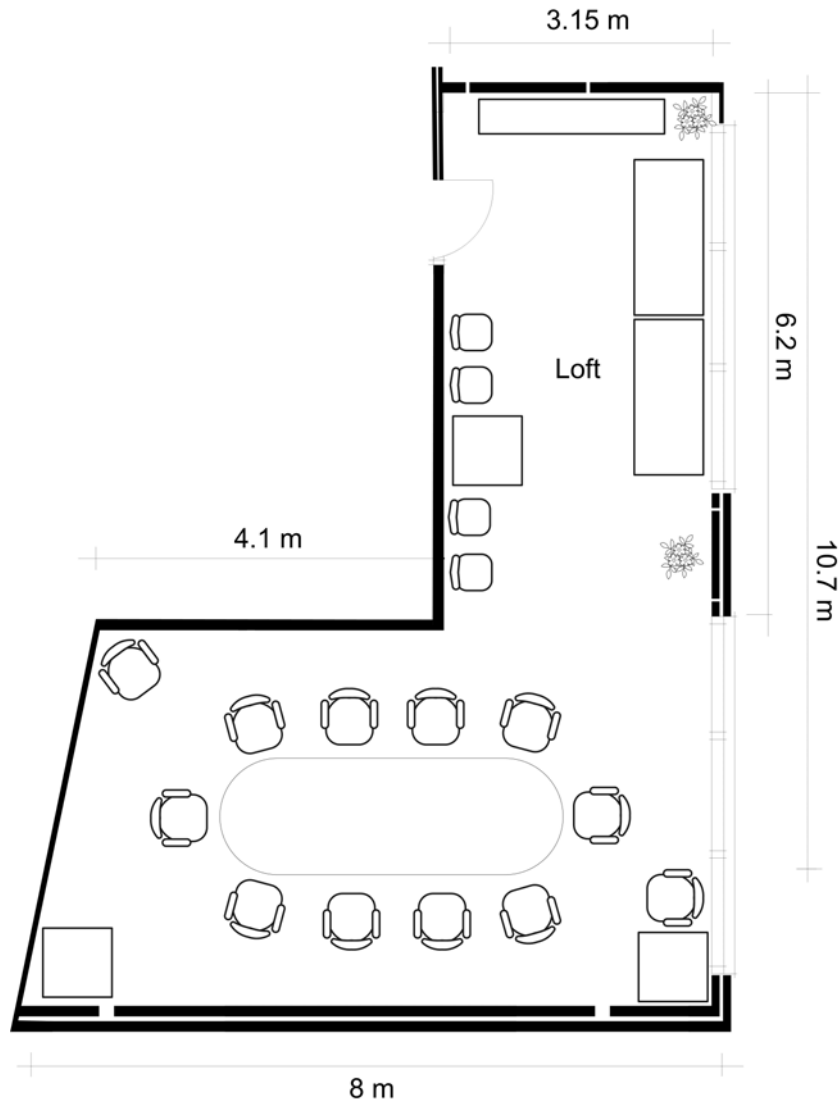

Loft Map

Complementary AV Equipment	Loft Facilities
<ul style="list-style-type: none"> Phillips 34 inch TV OHP OHP / Data Projector screen Power Lead Power Board VGA Lead 5 meters 2 x White Board / Flip Charts 	<ul style="list-style-type: none"> 12 Board Chairs 1 Large Board Table 4 extra chairs

Loft Technical Data

Loft

Item	Model	Number
<i>Audio / Video</i>		
Flat Screen TV	Phillips 34 inch	1
<i>Miscellaneous</i>		
OHP	Gilkon GLP 4	1
OHP / Data projector Screen	1500mm (W) x 1400mm (H)	1
White Board / Flip Chart	700mm (W) x 1000mm (H)	1
RGB Lead 5 meter		1
Audio lead 5 meter		1