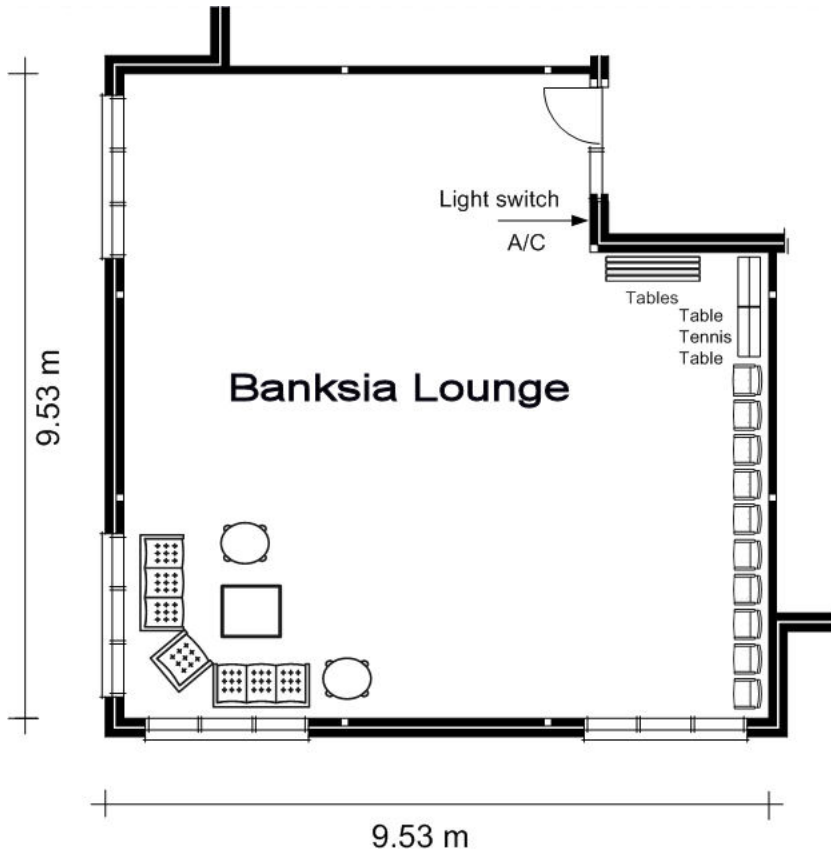

Banksia Lounge

Lounge Facilities

4 tables
60 chairs
Lounges
Coffee table
A/C
Table Tennis Table

Guest Office Facilities

Desk
Safe
Lounge
Internal phone
Fridge
Coffee station
Microwave Oven
First Aid Cabinet