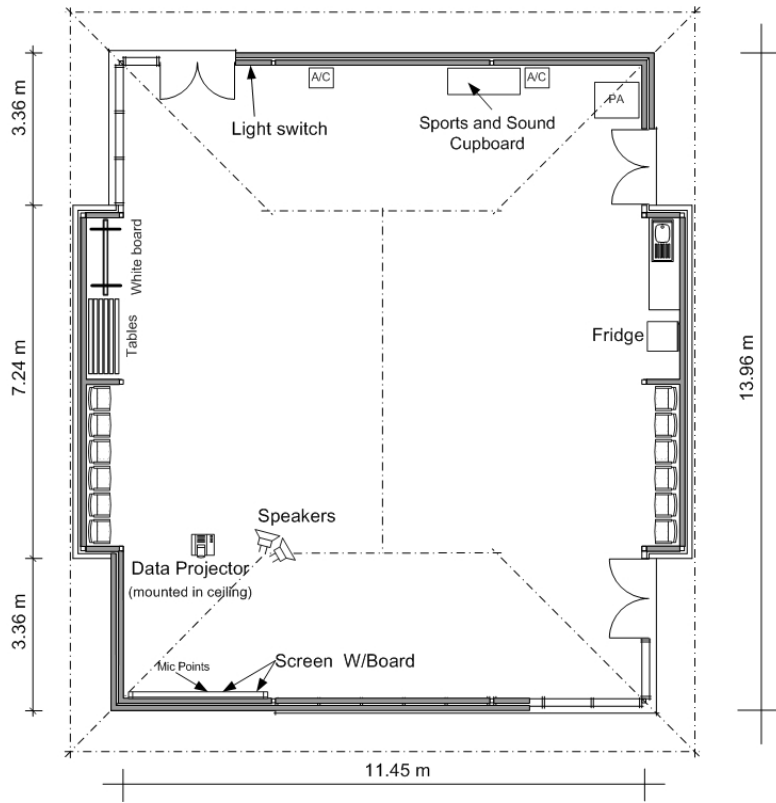

Banksia Meeting Room

Complimentary AV Equipment

Data projector
DVD / VHS Player
Sound system
8 Channel mixer
2 Microphones
Power lead / Power board

Room Facilities

Lectern
96 Chairs
6 Tables
A/C
"Zip" Hot water heater
Fridge
White board

Complimentary Sports Equipment

Basketball
Football
Volleyball
Soccer Ball
4 Tennis racquets
2 tennis balls
Table Tennis equipment