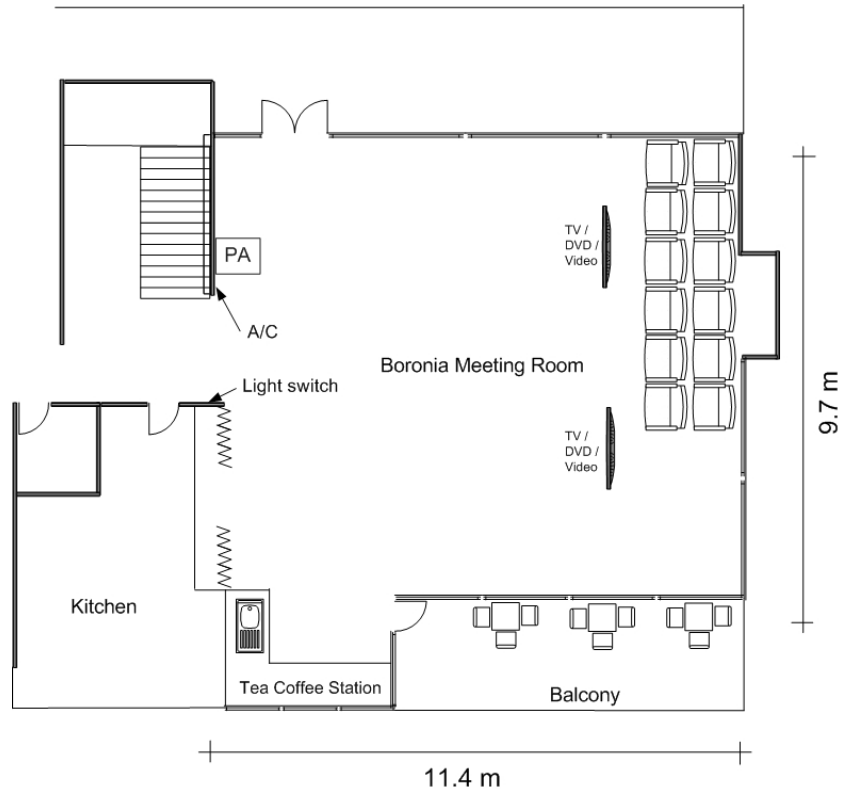

Boronia Site Map

Top Floor

Ground Floor

Site Facilities

- Large Meeting Room
- Smaller Lounge Room
- 16 Bedrooms (incl 1 disabled access)
- Guest Laundry (NE Cnr Banksia site)

Boronia Meeting Room

Complimentary AV Equipment

Meeting Room Facilities

Lectern
80 Chairs
20 Tables
OHP
White Board
A/C
Fridge
Coffee station

Boronia Lounge Room

Room Facilities

DVD / VHS Player / Flat screen TV

Air Conditioning

Data projector screen

Site Facilities

Total

Floor	Double Bed	Single Bed	Lower Bunk	Upper Bunk	Disabled Room	Total Beds
Boronia Top Floor	6	5	6	12	1	29
Boronia Bottom Floor	10	7	12	22		51
Total	16	12	18	34	1 Room	80

Boronia Technical Data

Boronia Meeting Room