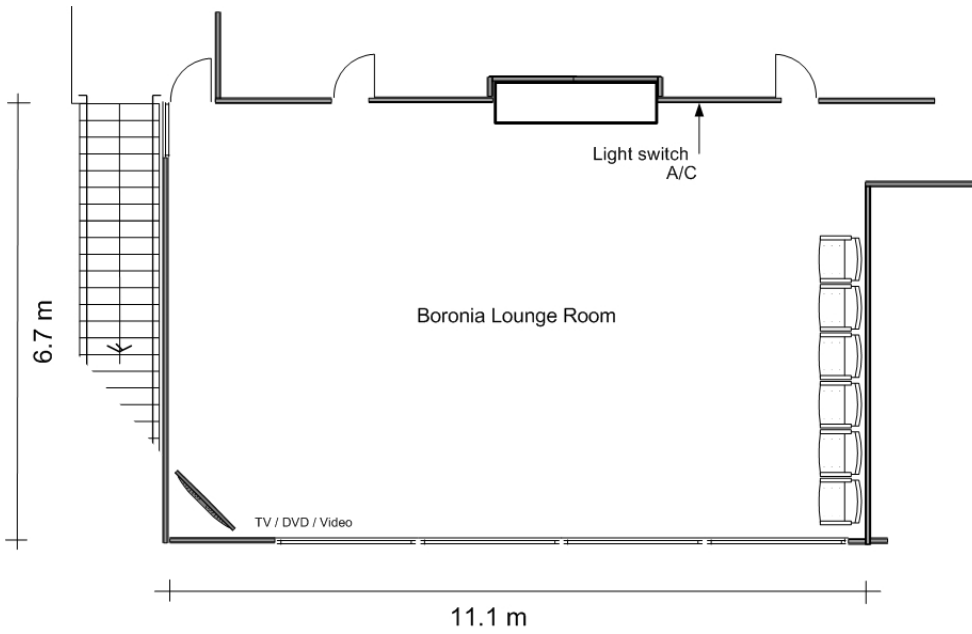

Boronia Site Map

Top Floor

Ground Floor

Site Facilities

- Large Meeting Room
- Smaller Lounge Room
- 16 Bedrooms (incl 1 disabled access)
- Guest Laundry (NE Cnr Banksia site)

Boronia Meeting Room

Complimentary AV Equipment

Meeting Room Facilities

Lectern
80 Chairs
20 Tables
OHP
White Board
A/C
Fridge
Coffee station

Boronia Lounge Room

Room Facilities

DVD / VHS Player / Flat screen TV

Air Conditioning

Data projector screen

Site Facilities

Safe

Sports cupboard

First Aid Cabinet

Boronia Bed Configuration

Upper Floor

Room	Double Bed	Single Bed	Lower Bunk	Upper Bunk	Disabled Room	Total Beds
1	1	0	1	2	Yes	4
2	1	1	1	2		5
3	1	1	1	2		5
4	1	1	1	2		5
5	1	1	1	2		5
6	1	1	1	2		5
Total	6	5	6	12	1 Room	29

Total

Floor	Double Bed	Single Bed	Lower Bunk	Upper Bunk	Disabled Room	Total Beds
Boronia Top Floor	6	5	6	12	1	29
Boronia Bottom Floor	10	7	12	22		51
Total	16	12	18	34	1 Room	80

Boronia Technical Data

Boronia Meeting Room