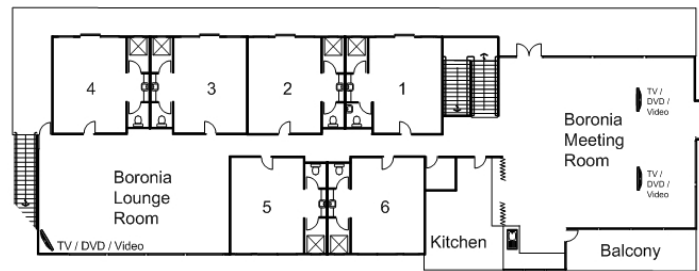

Boronia Site Map

Top Floor

Ground Floor

Site Facilities

- Large Meeting Room
- Smaller Lounge Room
- 16 Bedrooms (incl 1 disabled access)
- Guest Laundry (NE Cnr Banksia site)

Boronia Meeting Room

Complimentary AV Equipment

Meeting Room Facilities

Lectern
80 Chairs
20 Tables
OHP
White Board
A/C
Fridge
Coffee station

Boronia Lounge Room

Room Facilities

DVD / VHS Player / Flat screen TV

Air Conditioning

Data projector screen

Site Facilities