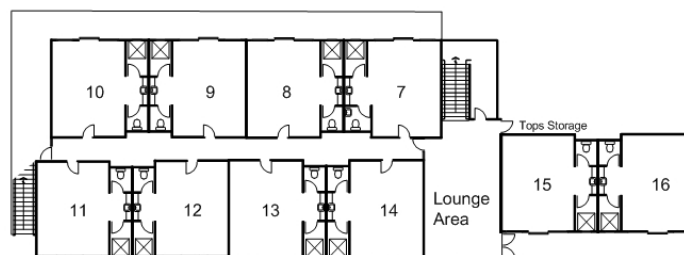

Boronia Site Map

Top Floor

Ground Floor

Site Facilities

- Large Meeting Room
- Smaller Lounge Room
- 16 Bedrooms (incl 1 disabled access)
- Guest Laundry (NE Cnr Banksia site)

Boronia Meeting Room

Complimentary AV Equipment