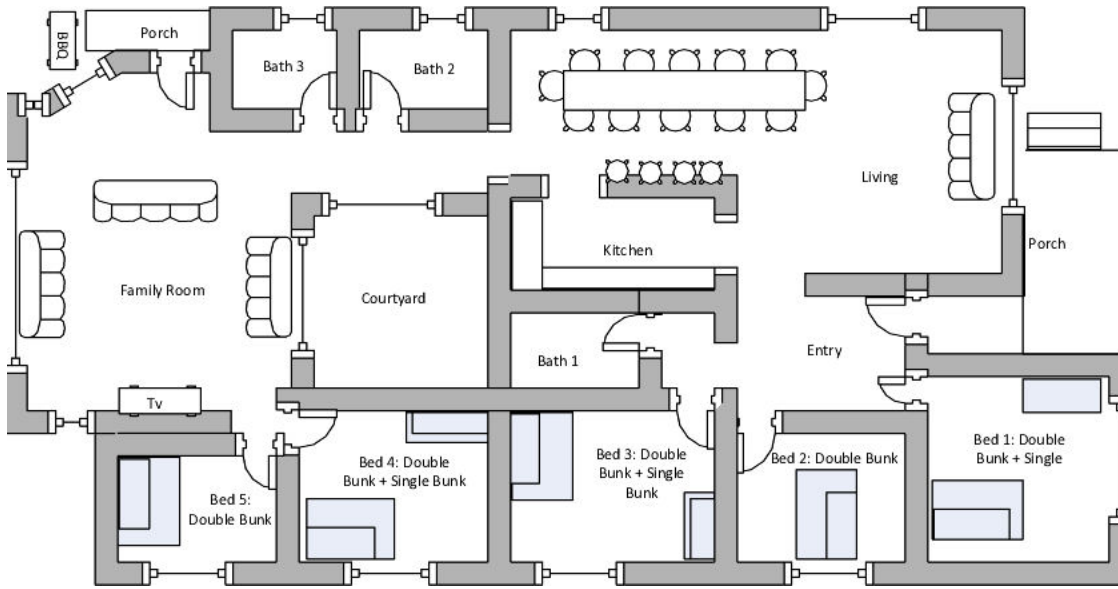

Guest House Site Map

Site Facilities

Item / Facility	Number
Kitchen	1
Bathrooms	3
Lounge area	1
Bedrooms	5
Microwave Oven	1
Large LG Smart TV	1
Apple TV (media player)	1
DVD / Blu-ray Player	1
First Aid Kit	1

Guest House Bed Configuration

Room	Double Bed	Single Bed	Lower Bunk	Upper Bunk	Disabled Room	Total Beds
1	1	1	0	1		3
2	1	0	0	1		2
3	1	0	1	2		4
4	1	0	1	2		4
5	0	0	1	1		2
Total	4	1	3	7		15

Guest House Bed Allocation

Room 1	
Upper Bunk	
Single Bed	Double bed
Room 2	
Upper Bunk	Double bed
Room 3	
Upper Bunk	
Lower Bunk	Double bed
Room 4	
Lower Bunk	
Upper Bunk	
Double bed	
Room 5	
Upper Bunk	Lower Bunk