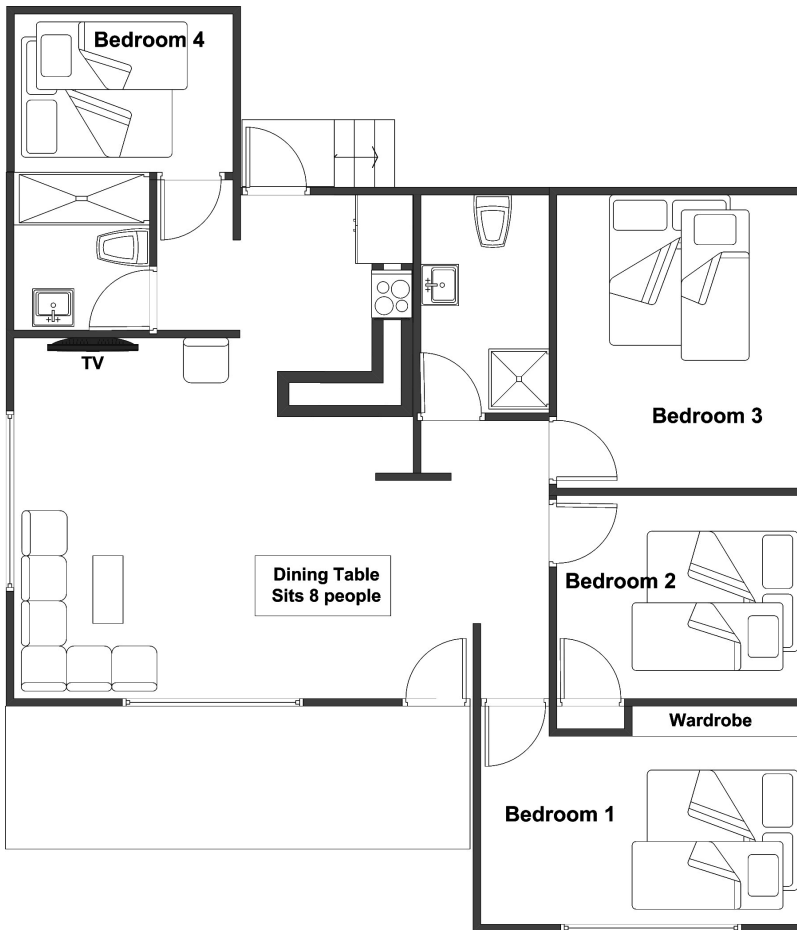

### Site Facilities

Lounge Room
Dining Room
Kitchen
2 Bathrooms

### Bedrooms

Room 1	2 beds
Room 2	2 beds
Room 3	2 beds
Room 4	2 beds
4 bedrooms	
See bedroom configuration for greater detail	
Total 8 beds	

### The Lodge Bed Allocation

Room 1
Double Bed (1) .....
Upper Bunk (1) .....
Room 2
Double Bed (1) .....
Upper Bunk (1) .....
Room 3
Double Bed (1) .....
Upper Bunk (1) .....
Room 4
Double Bed (1) .....
Upper Bunk (1) .....

### The Lodge Technical Data

Item	Model	Number
Television	34"	1
Media Player	DVD Player	Samsung
Miscellaneous		
White Board / Flip Chart	700mm(W) x 1000mm(H)	1