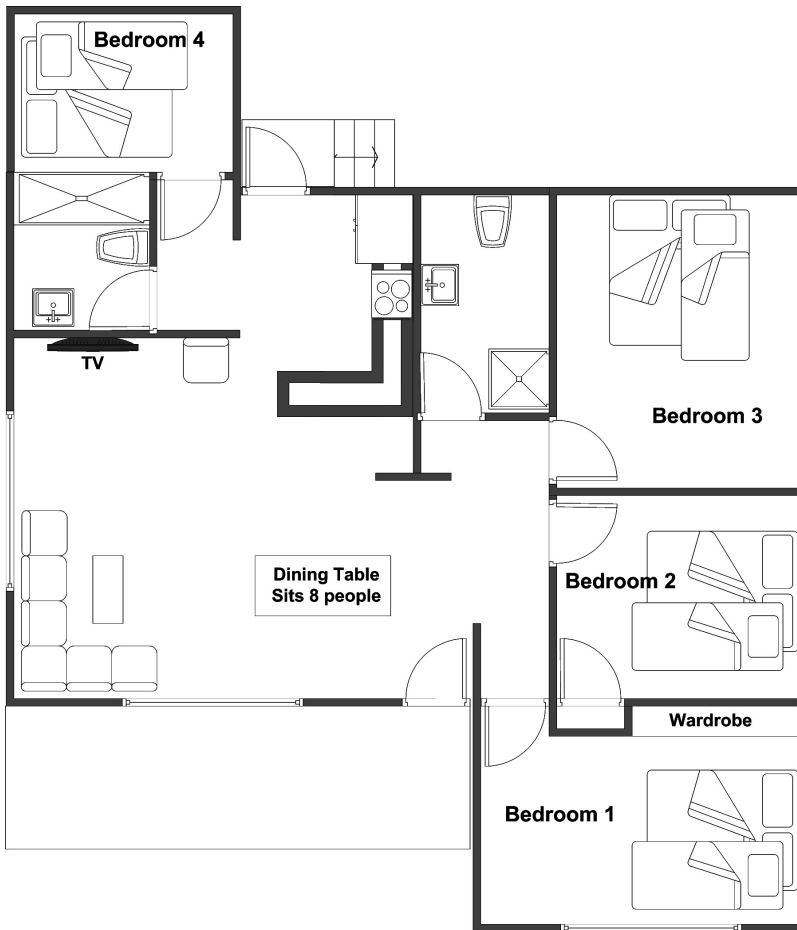

### Amenities

Air Conditioning
Vacuum Cleaner
First Aid Kit
Vomit Clean Up Kit
TV
DVD Player
Small Whiteboard
Whiteboard Markers & Eraser
VGA lead
HDMI Lead
Internal Phone

### Site Facilities

Lounge Room
Dining Area
Kitchen
2 Bathrooms

### Bedrooms

Room 1	2 beds
Room 2	2 beds
Room 3	2 beds
Room 4	2 beds
4 bedrooms	
See bedroom configuration for greater detail	
Total 8 beds	

### The Lodge Bed Allocation

Room 1
Double Bed (1) .....
Upper Bunk (1) .....
Room 2
Double Bed (1) .....
Upper Bunk (1) .....
Room 3
Double Bed (1) .....
Upper Bunk (1) .....
Room 4
Double Bed (1) .....
Upper Bunk (1) .....