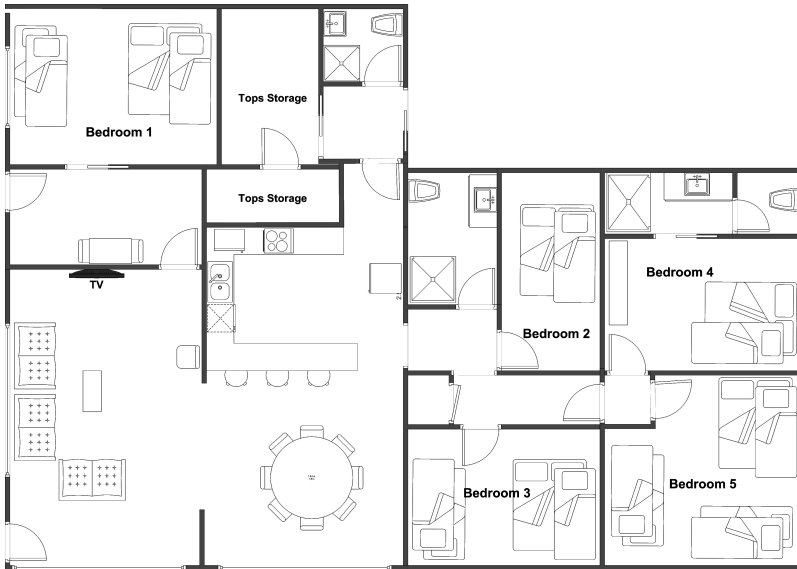

Retreat Site Map

Site Facilities

Kitchen
3 bathrooms
Lounge area
5 bedrooms
5 fold-up tables
Microwave Oven
First Aid Kit

Bedrooms

Rooms	
1	4 beds
2	2 beds
3	4 beds
4	2 beds
5	6 beds
5 bedrooms	
See bedroom configuration for greater detail.	
Total 18 beds	

Retreat Bed Configuration

Room	Double Bed	Single Bed	Lower Bunk	Upper Bunk	Disabled Room	Total Beds
1	1	0	1	2		4
2	1	0	0	1		2
3	1	0	1	2		4
4	1	0	0	1		2
5	1	0	2	3		6
Total	5	0	4	9		18

Retreat Bed Allocation

Room 1	
Upper Bunk	
Lower Bunk	Double bed
Room 2	
Upper Bunk	Double bed
Room 3	
Upper Bunk	
Lower Bunk	Double bed
Room 4	
Upper Bunk	Double bed
Room 5	
Lower Bunk	
Upper Bunk	
Upper Bunk	Double bed

Retreat Technical Data

Item	Model	Number
Flat Screen TV	Phillips 34"	1
Media Player	DVD Player Samsung	1
Miscellaneous		
Whiteboard	700mm(W) x 1000mm(H)	1