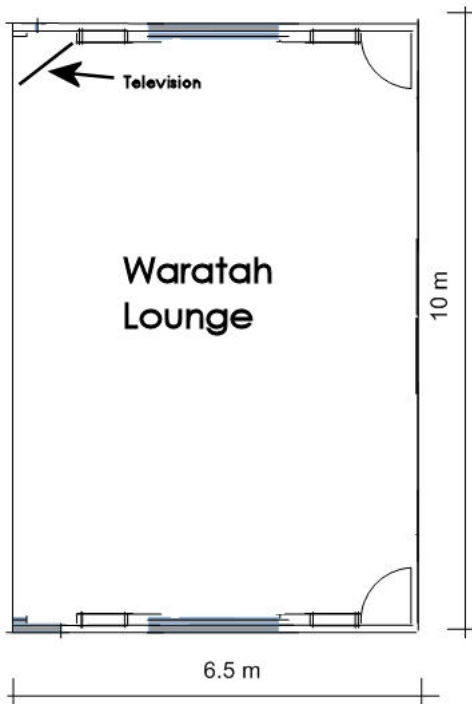

Waratah Site Floor Plan

Site Facilities

Large Meeting Room
Smaller Lounge Room
28 Bedrooms
Including 2 Disabled Access Rooms
Guest Laundry (NE Cnr Banksia site)

Waratah Meeting Room

Complimentary AV Equipment

Miscellaneous

Lectern
300 Chairs
12 Tables
Stage
A/C
"Zip" Hot water heater
Fridge
Portable white board

Waratah Lounge

Room Facilities

Large Television
DVD Player
2 Tables
43 Chairs
Lounges
Fridge

Waratah Bed Configuration